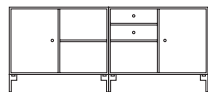

Wall-mounted display

W 177 cm
H 115.2 cm

EUR 3.066,-

Wall-mounted display

W 173.4 cm
H 177 cm

Examples of sideboards

See page 86-91 in the main catalogue

Prices calculated for D: 30 cm in water-based lacquer with alu handles

EUR 1.679,-

W 139.2 cm
H 46.8 cm
Legs 12.6 cm

EUR 1.503,-

W 139.2 cm
H 46.8 cm
Legs 12.6 cm

EUR 1.557,-

W 139.2 cm
H 48 cm incl. Top panel
Legs 12.6 cm

EUR 1.732,-

D 30 cm
W 139.2 cm
H 69.6 cm
Plinth H 7 cm