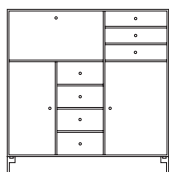

EUR 674,-
W 35.4 cm
H 35.4 cm
Legs H 12.6 cm

EUR 533,-
W 35.4 cm
H 46.8 cm
Legs H 12.6 cm

EUR 535,-
W 35.4 cm
H 46.8 cm
Legs H 12.6 cm

EUR 477,-
W 35.4 cm
H 46.8 cm
Legs H 12.6 cm

EUR 634,-
W 35.4 cm
H 46.8 cm
Legs H 12.6 cm

EUR 794,-
W 35.4 cm
H 46.8 cm
Legs H 12.6 cm

Montana Mega

See page 58-61 in the main catalogue

Prices calculated for D: 38 cm in water-based lacquer with alu handles.

Design by Peter J. Lassen

EUR 1.577,-

201801

W 115.2 cm
H 103.8 cm
Legs H 12.6 cm

EUR 3.147,-

201802

W 115.2 cm
H 103.8 cm
Legs H 12.6 cm

EUR 2.071,-

201803

W 115.2 cm
H 103.8 cm
Legs H 12.6 cm

EUR 1.220,-