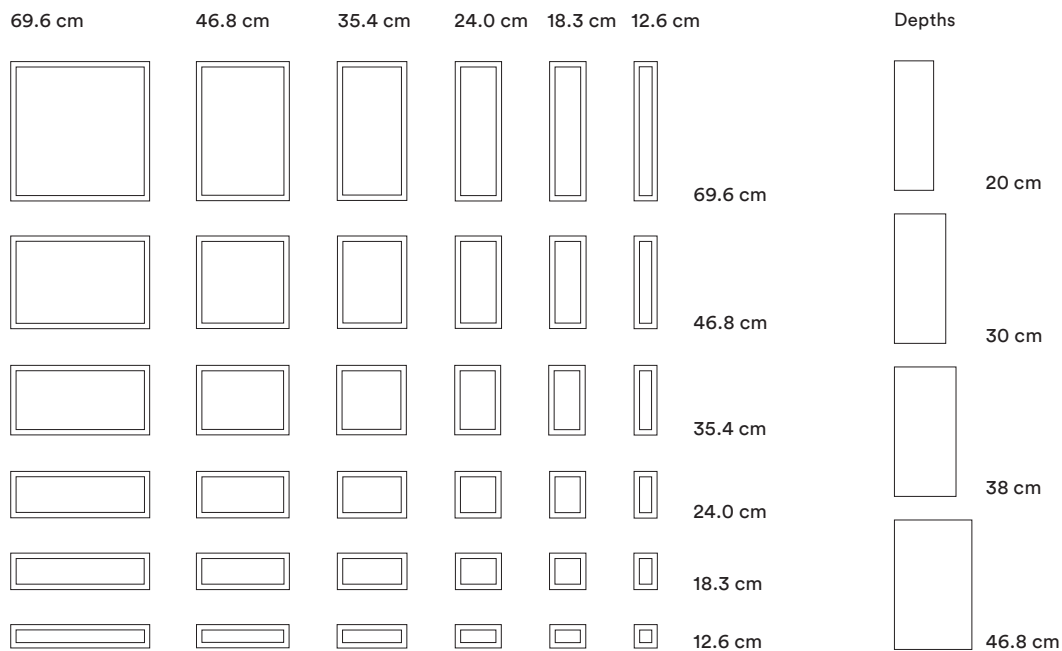

Montana System

Basic modules

Design by Peter J. Lassen