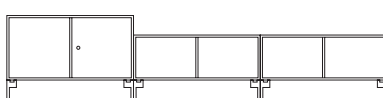

Prices calculated for D: 30 cm in water-based lacquer with alu handles or push

EUR 1.129,-
W 139.2 cm
H 35.4 cm
Plinth H 3 cm

EUR 1.592,-
W 187.2 cm
H 35.4 cm
Plinth H 3 cm

EUR 1.380,-
W 208.8 cm
H 35.4 cm
Plinth H 3 cm

EUR 1.511,-
W 208.8 cm
H 46.8 cm
Plinth H 3 cm

EUR 1.470,-
W 208.8 cm
H 35.4 / 24 cm
Legs H 12.6 cm

EUR 1.226,-
W 139.2 cm
H 35.4 cm
Legs H 12.6 cm

EUR 1.182,-
W 139.2 cm
H 35.4 cm
Legs H 12.6 cm

EUR 1.399,-
W 140.4 cm
H 46.8 cm
Legs H 12.6 cm