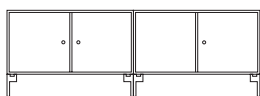

Prices calculated for D: 30 cm in water-based lacquer with alu handles or push

EUR 1.129,-
W 139.2 cm
H 35.4 cm
Plinth H 3 cm

EUR 1.592,-
W 187.2 cm
H 35.4 cm
Plinth H 3 cm

EUR 1.380,-
W 208.8 cm
H 35.4 cm
Plinth H 3 cm

EUR 1.511,-
W 208.8 cm
H 46.8 cm
Plinth H 3 cm

EUR 1.470,-
W 208.8 cm
H 35.4 / 24 cm
Legs H 12.6 cm

EUR 1.226,-
W 139.2 cm
H 35.4 cm
Legs H 12.6 cm

EUR 1.182,-
W 139.2 cm
H 35.4 cm
Legs H 12.6 cm

EUR 1.399,-
W 140.4 cm
H 46.8 cm
Legs H 12.6 cm