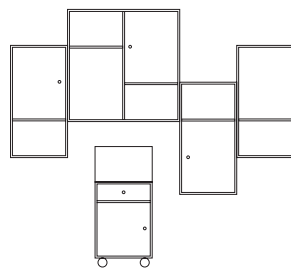

Shoe Bench

D 40 cm
W 80 cm
H 45 cm

EUR 640,-

Shoe Bench

D 40 cm
W 100 cm
H 45 cm

Examples for kids' room shelving

See page 70-73 in the main catalogue

Prices calculated for water-based lacquer with alu handles or push.
*Incl. suspension rail

EUR 688,-*

LINE - shelf

D 30 cm W 139.2 cm H 35.4 cm

EUR 1.000,-*

BUREAU - desk

D 38 cm W 93.8 cm
H 13.8/36.6 cm

EUR 233,-

PLAY - storage box on castors

D 35.4 cm W 35.4 cm H 30 cm
Castors 6.8 cm

EUR 1.595,-*

Shelving

D 30 cm W 175.8 cm H 115.2 cm

EUR 701,-

RUNNER - storage on castors

D 38 cm W 35.4 cm H 66.8 cm
Castors H 6.8 cm

EUR 2.279,-

Shelving for books and toys

D 38 cm W 139.2 cm H 139.2 cm
Plinth H 7 cm

EUR 789,-

Mobile shelving

D 30 cm W 69.6 cm H 69.6 cm
Castors 8 cm

EUR 894,-

Mobile shelving and Living Things

D 30 cm W 69.6 cm H 99.6 cm
Castors 8 cm