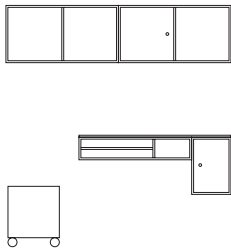

D 5.4 cm
W 46.8 cm
H 10 cm

EUR 104,-

Rack 3

D 5.4 cm
W 35.4 cm
H 10 cm

EUR 410,-*

COAT shelf with rail

D 30 cm
W 69.6 cm
H 24 cm
Rail 9 cm

EUR 608,-

Shoe Bench

D 40 cm
W 80 cm
H 45 cm

EUR 640,-

Shoe Bench

D 40 cm
W 100 cm
H 45 cm

Examples for kids' room shelving

See page 70-73 in the main catalogue

Prices calculated for water-based lacquer with alu handles or push.
*Incl. suspension rail

EUR 688,-*

LINE - shelf

D 30 cm W 139.2 cm H 35.4 cm

EUR 1.000,-*

BUREAU - desk

D 38 cm W 93.8 cm
H 13.8/36.6 cm

EUR 233,-

PLAY - storage box on castors

D 35.4 cm W 35.4 cm H 30 cm
Castors 6.8 cm

EUR 1.595,-*

Shelving

D 30 cm W 175.8 cm H 115.2 cm

EUR 701,-

RUNNER - storage on castors

D 38 cm W 35.4 cm H 66.8 cm
Castors H 6.8 cm

EUR 2.279,-