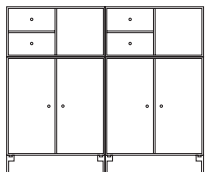

Wall-mounted display

W 177 cm
H 115.2 cm

EUR 3.066,-

Wall-mounted display

W 173.4 cm
H 177 cm

Examples of sideboards

See page 86-91 in the main catalogue

Prices calculated for D: 30 cm in water-based lacquer with alu handles

EUR 1.679,-

W 139.2 cm
H 46.8 cm
Legs 12.6 cm

EUR 1.503,-

W 139.2 cm
H 46.8 cm
Legs 12.6 cm

EUR 1.557,-

W 139.2 cm
H 48 cm incl. Top panel
Legs 12.6 cm

EUR 1.732,-

D 30 cm
W 139.2 cm
H 69.6 cm
Plinth H 7 cm

EUR 1.449,-

W 139.2 cm
H 69.6 cm
Plinth H 3 cm

EUR 1.291,-

W 139.2 cm
H 69.6 cm
Plinth H 3 cm

EUR 2.604,-

W 139.2 cm
H 105 cm
Legs 12.6 cm

EUR 2.447,-

W 139.2 cm
H 105 cm
Legs 12.6 cm