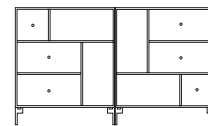

8181
EUR 114,-

Examples of dressers and drawers

See page 26-31 in the main catalogue

Prices are based for water-based lacquer with alu handles.
*Incl. suspension rails

EUR 892,-
D 30 cm
W 46.8 cm
H 69.6 cm
Legs H 12.6 cm

EUR 1.102,-
D 30 cm
W 46.8 cm
H 69.6 cm
Legs H 12.6 cm

EUR 1.049,-
D 30 cm
W 69.6 cm
H 69.6 cm
Legs H 12.6 cm

EUR 1.850,-
D 30/46.8 cm
W 69.6 cm
H 82.2 cm
Legs H 12.6 cm

EUR 2.096,-
D 30 cm
W 139.2 cm
H 69.6 cm
Legs H 12.6 cm

EUR 1.371,-
D 30 cm
W 46.8 cm
H 105 cm
Plinth H 3 cm

EUR 1.656,-
D 30 cm
W 69.6 cm
H 105 cm
Plinth H 3 cm

EUR 3.124,-
D 30 cm
W 139.2 cm
H 93.6 cm
Plinth H 7 cm

EUR 1.982,-*
D 30 cm
W 139.2 cm
H 69.6 cm

Examples of wall-mounted sideboards