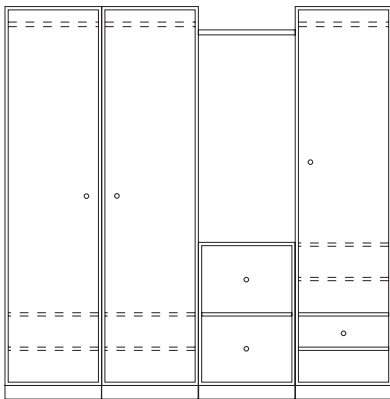

EUR 2.800,-

W 139.2 cm
H 208.8 cm
Plinth H 7 cm

EUR 2.664,-

W 139.2 cm
H 208.8 cm
Plinth H 3 cm

EUR 2.466,-

W 139.2 cm
H 208.8 cm
Plinth H 3 cm

EUR 1.581,-*

W 69.6 cm
H 208.8 cm
Legs 12.6 cm

EUR 1.316,-

W 69.6 cm
H 208.8 cm
Plinth H 3 cm

Montana Wardrobe

See page 68-69 in the main catalogue

Prices calculated for D: 60 cm in water-based lacquer with alu handles.
Incl. suspension rails

EUR 4.007,-
W 190.4 cm
H 150.2 cm

EUR 3.213,-
W 142.8 cm
H 150.2 cm

EUR 2.200,-
W 95.2 cm
H 150.2 cm

EUR 4.194,-
W 190.4 cm
H 186.4 cm
Plinth H 7 cm

EUR 3.271,-
W 142.8 cm
H 186.4/116 cm
Plinth H 7 cm

EUR 2.805,-
W 95.2 cm
H 186.4 cm

Living Things plant and storage box