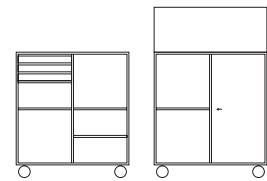

EUR 688,-*

LINE - shelf

D 30 cm W 139.2 cm H 35.4 cm

EUR 1.000,-*

BUREAU - desk

D 38 cm W 93.8 cm
H 13.8/36.6 cm

EUR 233,-

PLAY - storage box on castors

D 35.4 cm W 35.4 cm H 30 cm
Castors 6.8 cm

EUR 1.595,-*

Shelving

D 30 cm W 175.8 cm H 115.2 cm

EUR 701,-

RUNNER - storage on castors

D 38 cm W 35.4 cm H 66.8 cm
Castors H 6.8 cm

EUR 2.279,-

Shelving for books and toys

D 38 cm W 139.2 cm H 139.2 cm
Plinth H 7 cm

EUR 789,-

Mobile shelving

D 30 cm W 69.6 cm H 69.6 cm
Castors 8 cm

EUR 894,-

Mobile shelving and Living Things

D 30 cm W 69.6 cm H 99.6 cm
Castors 8 cm

Examples of asymmetric divisions

See page 56-57 in the main catalogue

Prices calculated for D: 30 cm in water-based lacquer with alu handles.
*Incl. suspension rails

EUR 1.127,-*
W 69.6 cm
H 139.2 cm

EUR 1.969,-
W 139.2 cm
H 105 cm
Legs 12.6 cm