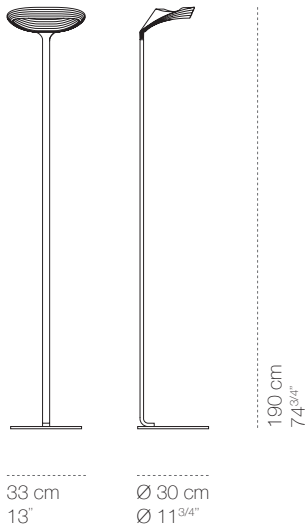

Sestessa terra led cob

luminaire		light source	
code CRI ≥ 80	221	sorgente	LED
code CRI = 95	221H	number of LED	1
materials	aluminium	power	39W
environment	interiors	flux CRI ≥ 80	3.900 lm
mounting location	floor	flux CRI = 95	2.850 lm
emission	diffused and indirect light	colour temperature	2.800K
weight	9,0 Kg	available at 3.000K / 3.500K / 4.000K	
voltage	230V	for orders ≥ 5 pieces	
ballast	integrated electronic dimmable	energy label	
dimmer	rompifilo elettronico		
insulation class	1		
spina	schuko+france 3 poles		
IP classification	IP20		
certifications	CE		
design	Luta Bettonica, Mario Melocchi, 2013		

finishes		versions	
			Sestessa terra alogena white cod 220 cod 223 Swiss plug
white cod 221 cod 221H cod 222 Swiss plug cod 222H Swiss plug	colour on demand monocolour bicolour		